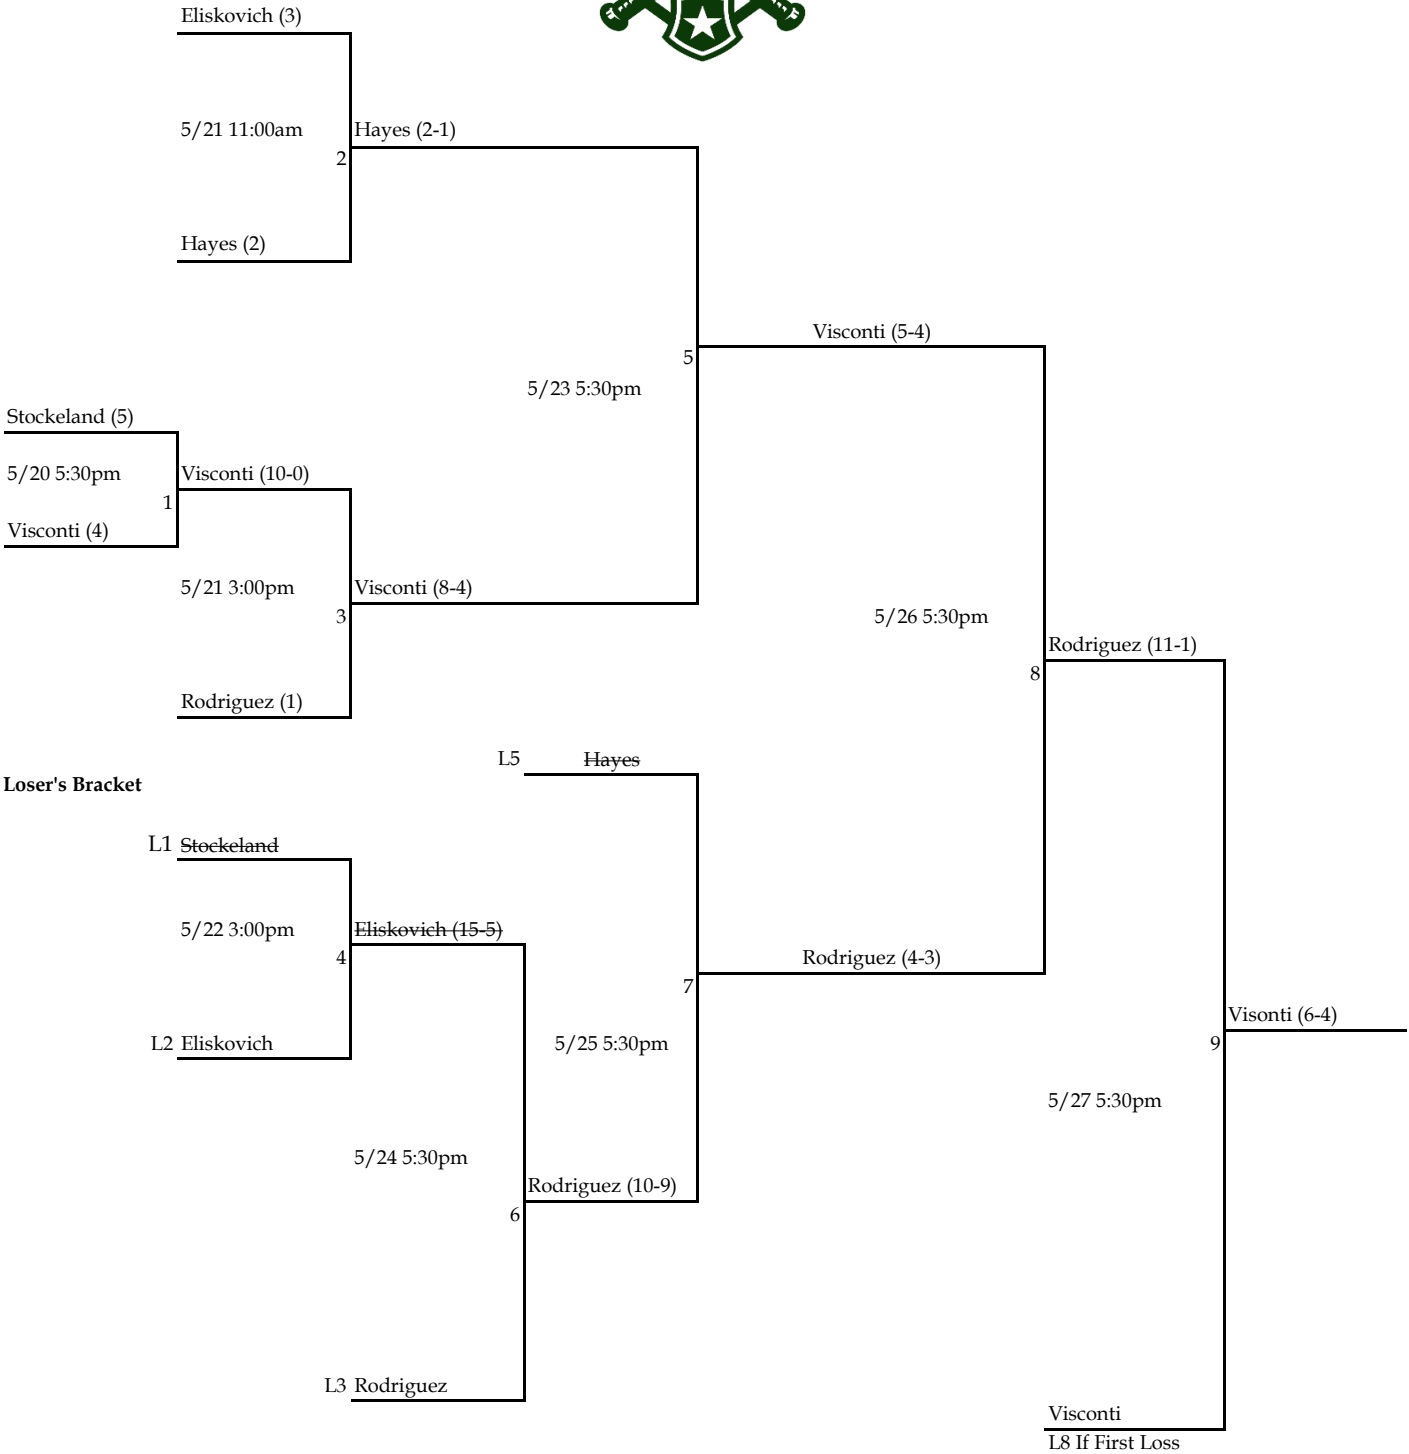

PLL Majors - End of Season Tournament

Winner's Bracket

ALL GAMES PLAYED AT DAVE WEST

Higher Seed = Home Team